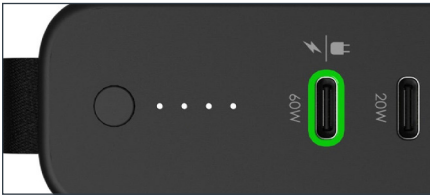

LED POWER INDICATOR | Integrated four-light LED power indicator displays charging status and current battery life.