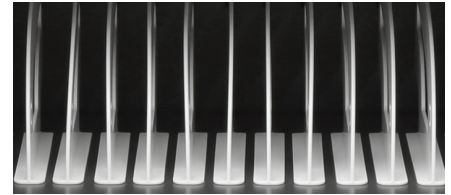

SMART POSITIONS | Durable slot dividers keep devices upright and protected.

DIMENSIONS

	TVC16USBC	TVC32USBC-45W	TVC32USBC	TVC32USBCSC	TVC36USBC	TVC36USBCSC
DEVICE CAPACITY	16	32	32	32	36	36
POWER MANAGEMENT	Simultaneous		Timer	Smart Charging	Timer	Smart Charging
DEVICE COMPATIBILITY	65W	45W	65W			
CART DIMENSIONS	30 x 26.5 x 37.5 in					
SLOT DIMENSIONS	1.4 x 17 x 12 in.				1.25 x 17 x 12 in.	
WEIGHT	145 lbs.	166 lbs.			171 lbs.	
ADAPTER ACCESS	Back Panel					

DIMENSIONS ARE EXPRESSED WIDTH X DEPTH X HEIGHT

SPECIFICATIONS

Construction

USA-sourced steel
Manufactured in Franklin Park, IL

Device Compatibility

Up to 17.3 in.

Power

AC: 120V, 12A, 50/60Hz

Warranty

7 year electrical and mechanical warranty

Shipment Includes:

- CUBE Cart® Pre-Wired Ships fully assembled
- 16, 32 or 36 USB-C power adapters

- Power cord

- Programmable combination padlock

Safety